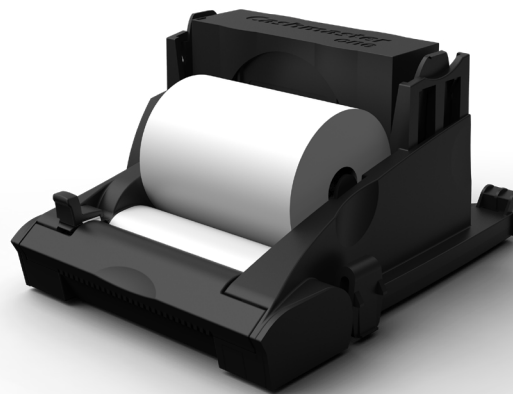

For use with the Cashmaster One product range

Space saving integrated printer - fits into your Cashmaster One device

Small and quiet

More energy efficient

*For use with our new range*

Cashmaster **one** **pro** **plus** **max**™

## Cashmaster *printer one*

The Cashmaster Printer One for the Cashmaster One product range

The Cashmaster Printer One is smaller, quieter and more energy efficient than its predecessors. Designed specifically for use with the Cashmaster One range, attach the Cashmaster Printer One with one single click to the base of your device.